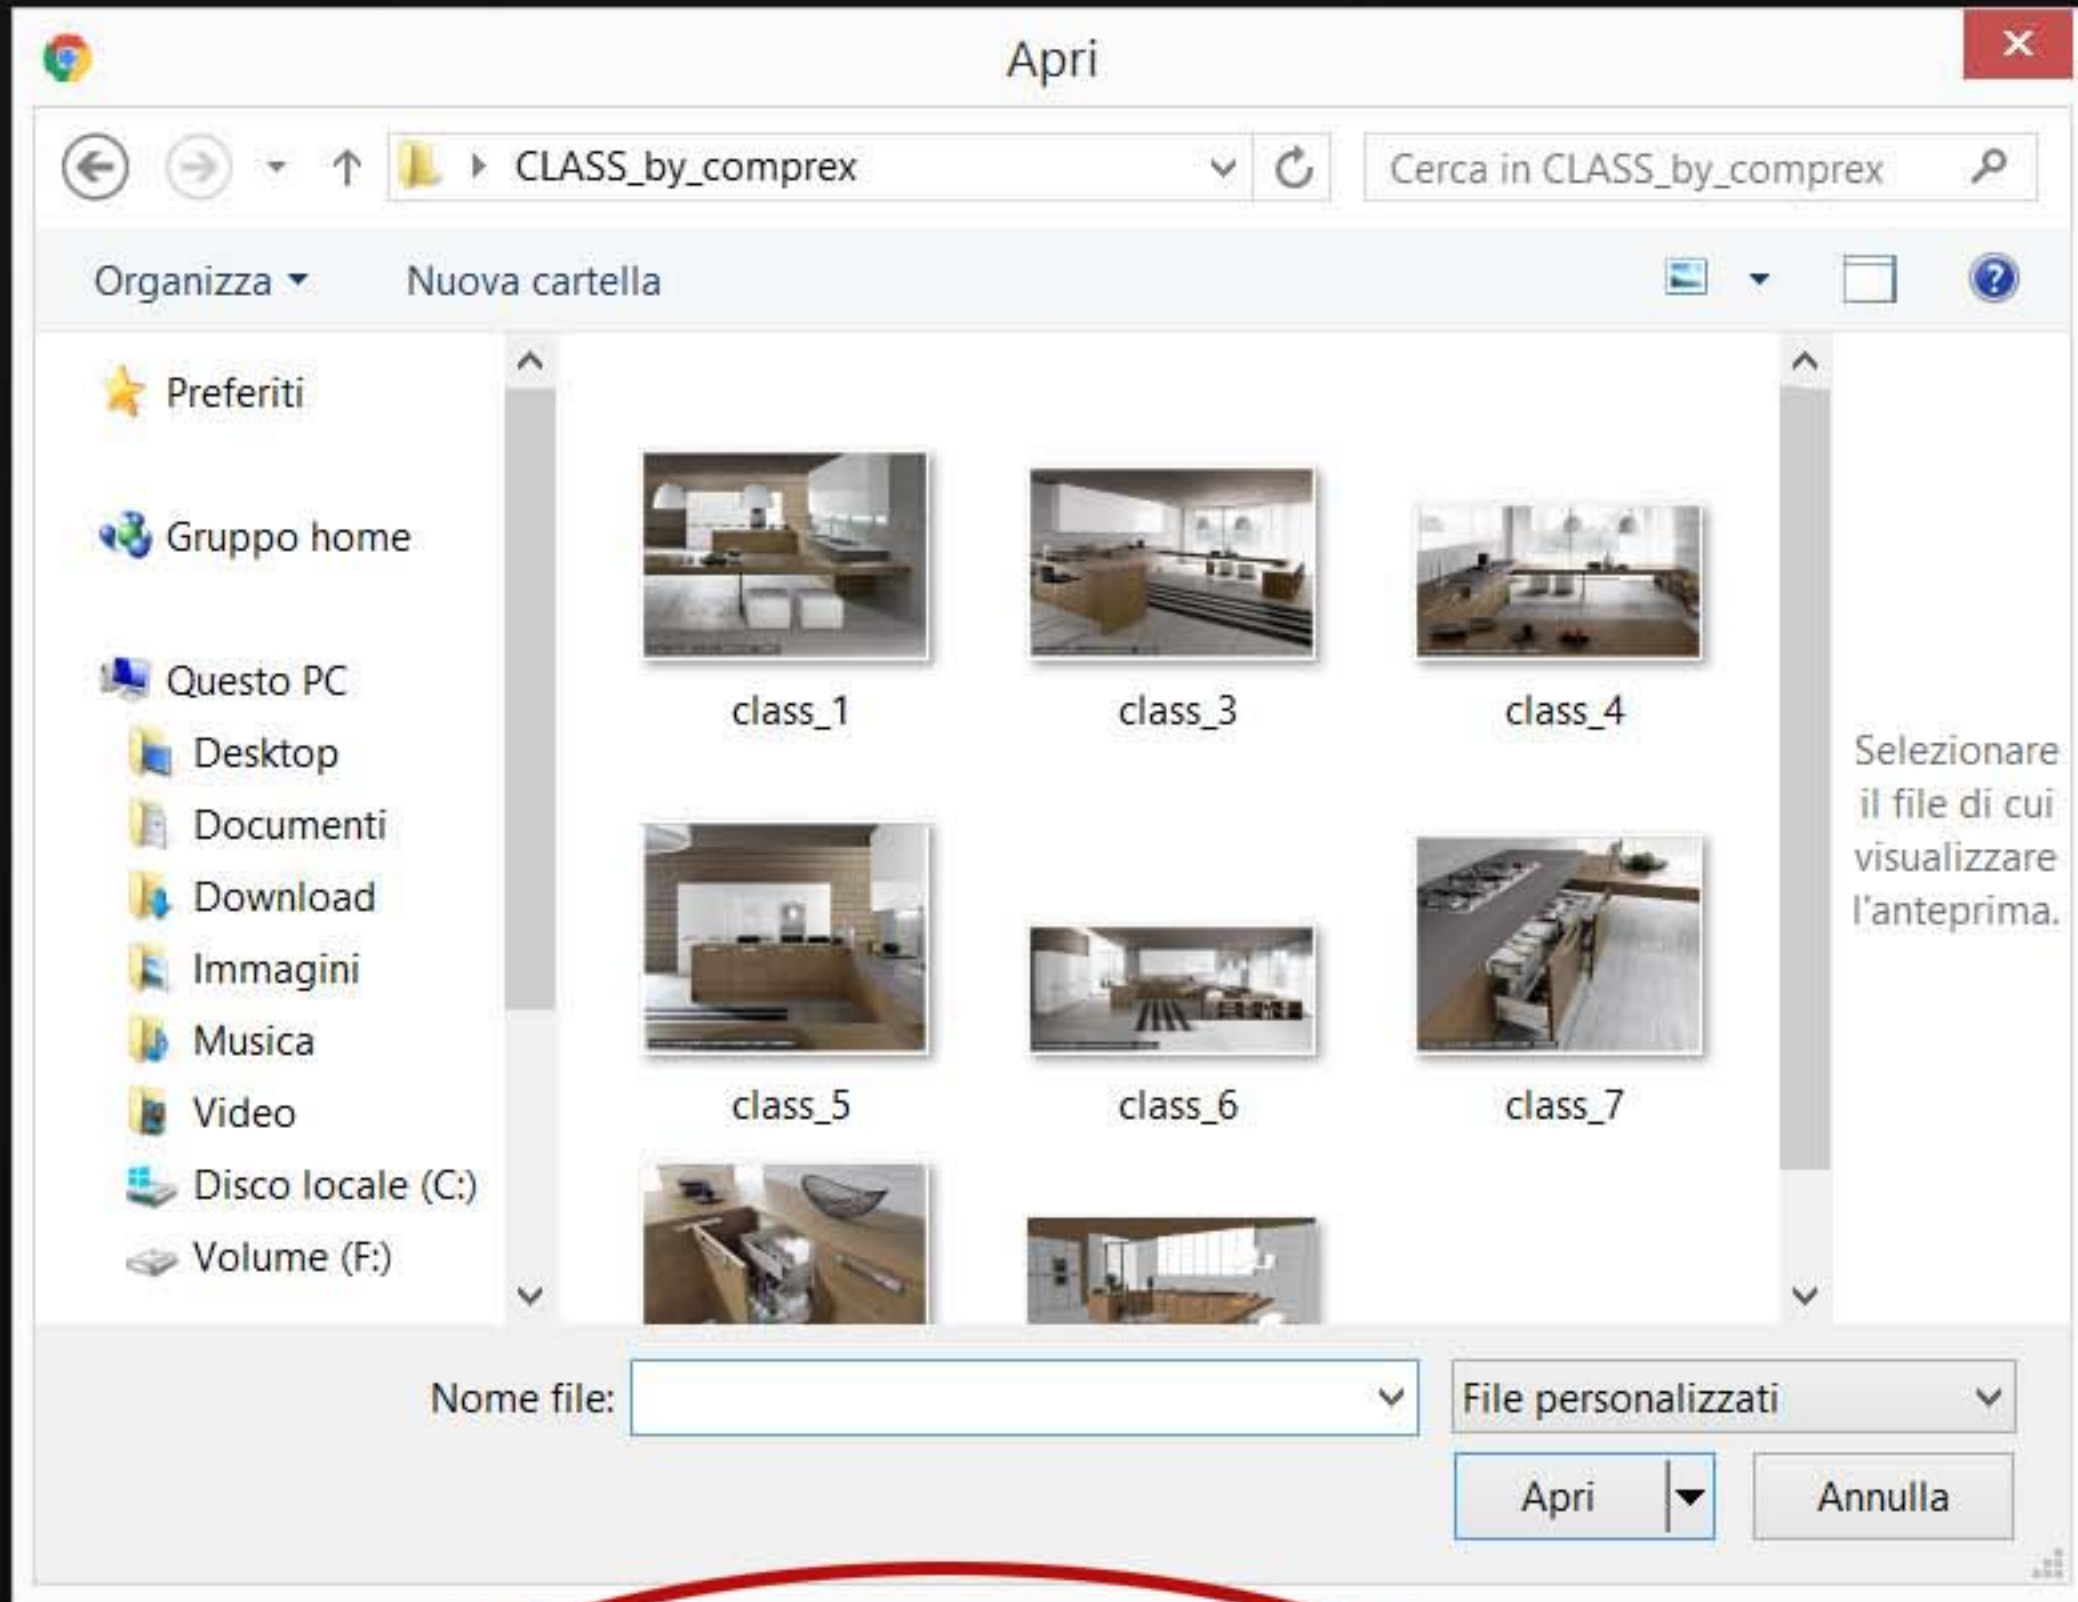

You can load up
to a maximum of 16 images