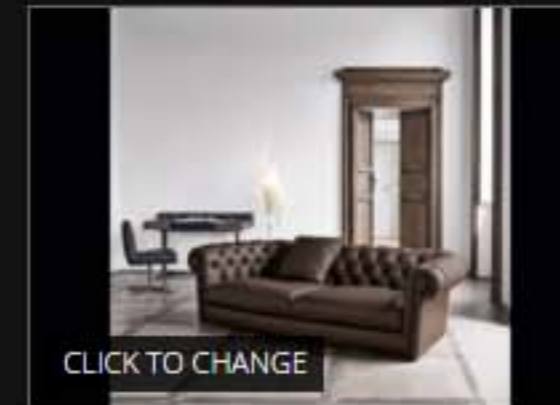

CLICK TO CHANGE

DELETE

Short description

living room front view